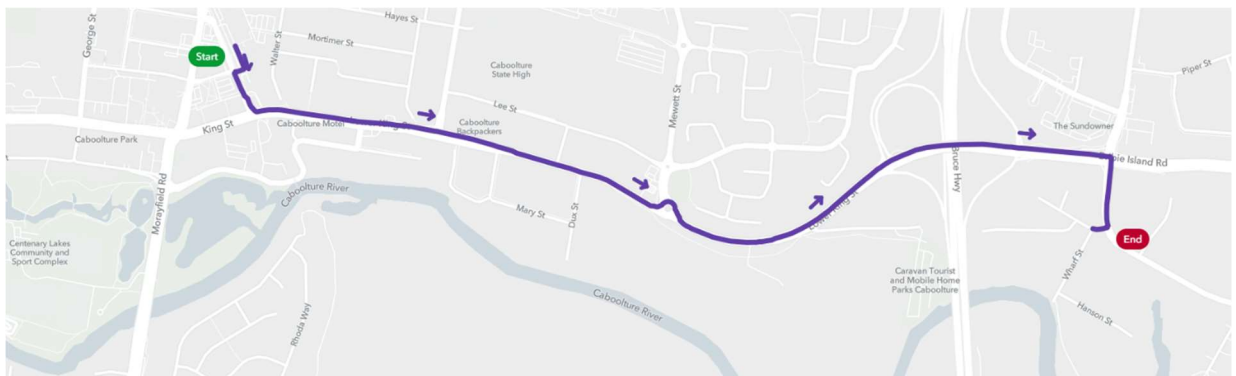

Map

Showing the extension at the beginning of service, from Caboolture Station to Hagar Rd

Find out more

The revised timetable will be available on Translink's Journey Planner from Monday 11th July, click the QR code to view more information. A copy of the run change information is also available on the Caboolture Bus Lines Facebook page. Please contact our office on **5495 4744** if you have any questions about what the changes mean for your child