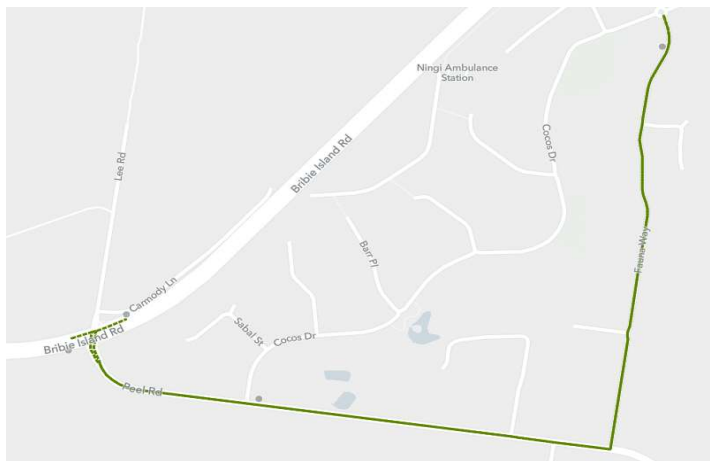

Change notification - Term 3 2022

SCHOOL SERVICE 7318PM

Caboolture Bus Lines

translink

What? School Service 7318 pm route is changing, it will no longer service St Pauls School. The 7318am service remains unchanged.

Why? Changes to the route to improve service options for multiple schools

When? From the beginning of Term 3, Monday 11th July 2022

Details School service 7318pm will no longer service St Pauls School or St Columbans College in the afternoon. Any students who were getting on at St Pauls in the afternoon will need to contact our office to discuss possible alternative service options. St Columbans students currently travelling on 7318pm will be redirected to a new route 7308pm service which will operate exclusively out of St Columbans College departing at 2.55pm dropping students in the same area as 7318pm route. Tullawong High students who currently transfer off 7318pm service onto 7309pm service at St Columbans will now do this transfer at Caboolture High when the two bus services meet at 3.15pm. The new 7318pm run will pick up from Tullawong High, St Peters & Caboolture High, the service will continue to drop off in the same areas but will also travel via Peel Rd and Fauna Rd. The drop off times have been changed to reflect these changes.

Map Extension of route via Peel Rd & Fauna Way

Find out more The revised timetable will be available on Translink's Journey Planner from Monday 11th July, click the QR code to view more information. A copy of the run change information is also available on the Caboolture Bus Lines Facebook page. Please contact our office on **5495 4744** if you have any questions about what the changes mean for your child