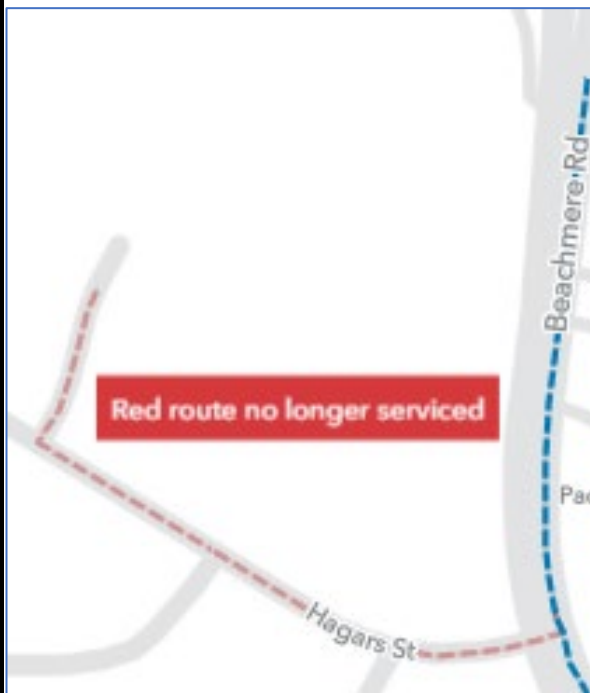

## SCHOOL SERVICE 7227PM MON TO THU

|                |   |
|----------------|---|
| <b>What?</b>   | School Service 7227pm Monday to Thursday run will no longer service Hagars St, Caboolture.  |
| <b>Why?</b>    | Due to changed traffic conditions and safety concerns with the bus turning around, this run will no longer service Hagars St, Caboolture.   |
| <b>When?</b>   | From the beginning of Term 1, Tuesday 28 <sup>th</sup> January 2025   |
| <b>Details</b> | School Service 7227pm will no longer travel down / drop off in Hagars St Caboolture, the nearest alternative stop will be Beachmere Rd opp Ann Maree Drive. A copy of the updated run sheet can be found on the back of this notice, changes have been highlighted / shaded in green to make them easy to identify. |

### Map of route change – 7227pm

*Hagars St no longer serviced as part of this run*

(L) Lawrence Dr

(L) Jocelyn St

(R) Beachmere Rd

**3.29pm (L) Bishop Rd**

(R) Campbell Pde

**3.33pm (L) Bellay Rd**

(R) Christen Dr

(R) Campbell Pde